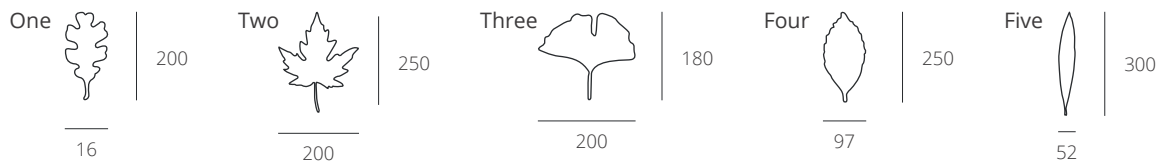

PRODUCT DATA SHEET

STILL LEAVES
the harmony of nature

Category:
decorative

Material:
metal

Environment:
indoor

Code:
0-SLV

Dimensions:

Metal: