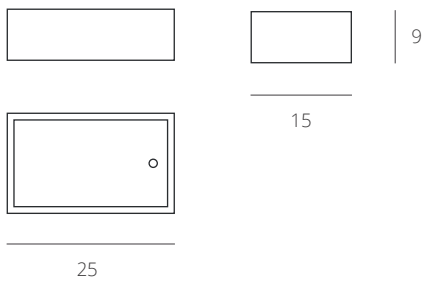

PRODUCT DATA SHEET

PARTENOPEO
five notebooks wood box

Category:
notebook

Material:
wood and Carta d'Amalfi

Components:
wood box and five notebooks

Code:
0-PB5N

Dimensions:
L 25 x W 15 x H 9 cm

Suits:

PRODUCT DATA SHEET

PARTENOPEO
four notebooks paper box

Category:
notebook

Material:
paper and Carta d'Amalfi

Components:
paper box and four notebooks

Code:
0-PB4N

Dimensions:
L 17,5 x W 7,5 x H 23,5 cm

Suits:

Code:

0-PB1N

Dimensions:

L 24 x W 17,5 x H 3 cm

Suits: