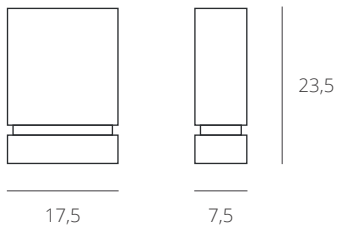

PRODUCT DATA SHEET

PARTENOPEO
five notebooks wood box

Category:
notebook

Material:
wood and Carta d'Amalfi

Components:
wood box and five notebooks

Code:
0-PB5N

Dimensions:
L 25 x W 15 x H 9 cm

Suits:

PRODUCT DATA SHEET

PARTENOPEO
four notebooks paper box

Category:
notebook

Material:
paper and Carta d'Amalfi

Components:
paper box and four notebooks

Code:
0-PB4N

Dimensions:
L 17,5 x W 7,5 x H 23,5 cm

Suits:

Code:

0-PB1N

Dimensions:

L 24 x W 17,5 x H 3 cm

Suits: