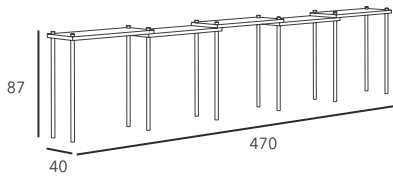

PRODUCT DATA SHEET

MATERIA MATER
library system

Category:
library system

Material:
terracotta and iron/bronzed brass

Environment:
outdoor

Code:
0-MML

Dimensions:
L80 x W30 x H220 cm
L234 x W30 x H220 cm

Metal:

Terracotta:

PRODUCT DATA SHEET

MATERIA MATER
seat system

Category:
seat system

Material:
terracotta and iron/bronzed brass

Environment:
outdoor

Code:
0-MMS

Dimensions:
L40 x W46 x H90 cm

Environment:

outdoor

Code:

0-MMC

Dimensions:

L470 x W40 x H87 cm

Metal:

Terracotta: