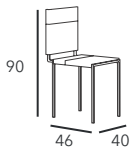

PRODUCT DATA SHEET

MATERIA MATER
library system

Category:
library system

Material:
terracotta and iron/bronzed brass

Environment:
outdoor

Code:
0-MML

Dimensions:
L80 x W30 x H220 cm
L234 x W30 x H220 cm

Metal:

Terracotta:

PRODUCT DATA SHEET

MATERIA MATER
seat system

Category:
seat system

Material:
terracotta and iron/bronzed brass

Environment:
outdoor

Code:
0-MMS

Dimensions:
L40 x W46 x H90 cm

Environment:

outdoor

Code:

0-MMC

Dimensions:

L470 x W40 x H87 cm

Metal:

Terracotta: