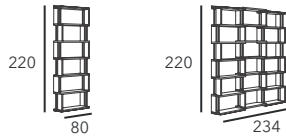

PRODUCT DATA SHEET

MATERIA MATER
library system

Category:
library system

Material:
terracotta and iron/bronzed brass

Environment:
outdoor

Code:
0-MML

Dimensions:
L80 x W30 x H220 cm
L234 x W30 x H220 cm

Metal:

Terracotta:

PRODUCT DATA SHEET

MATERIA MATER
seat system

Category:
seat system

Material:
terracotta and iron/bronzed brass

Environment:
outdoor

Code:
0-MMS

Dimensions:
L40 x W46 x H90 cm

Environment:

outdoor

Code:

0-MMC

Dimensions:

L470 x W40 x H87 cm

Metal:

Terracotta: