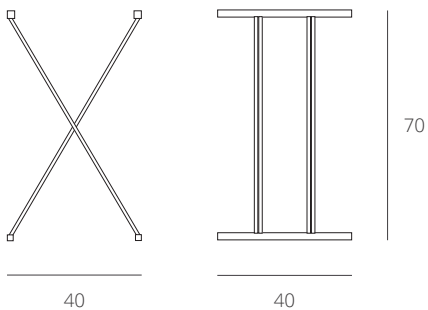

PARTENOPE CLASSIC

Coffee-Table Big

Code:
0-PCTC-B

Material:
inlaid wood

Coffee-Table Small

Code:
0-PCTC-S

Material:
inlaid wood

Tray-Table

Code:
0-PCTT

Material:
inlaid wood and brass

Components:
tray and sawhorse

FINISHES

inlaid pattern codes:

L

Q

R