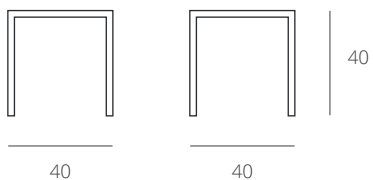

L1

Q1

R1

L2

L2a

L2b

L2c

L3

Q3

R3

Metal

B Polished Brass

S Polished Silver

PARTENOPE CONTEMPORARY

Coffee-Table Big

Code:
0-PCTY-B

Material:
inlaid wood

Coffee-Table Small

Code:
0-PCTY-S

Material:
inlaid wood

FINISHES

inlaid pattern codes:

B1

B2