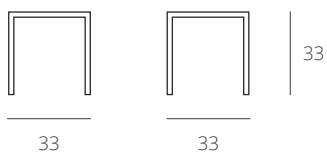

L1

Q1

R1

L2

L2a

L2b

L2c

L3

Q3

R3

Metal

B Polished Brass

S Polished Silver

PARTENOPE CONTEMPORARY

Coffee-Table Big

Code:
0-PCTY-B

Material:
inlaid wood

Coffee-Table Small

Code:
0-PCTY-S

Material:
inlaid wood

FINISHES

inlaid pattern codes:

B1

B2