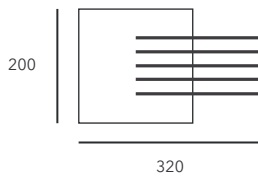

## PRODUCT DATA SHEET

PENTAGRAMMA  
horizontal

**Category:**  
display library

**Material:**  
painted oak wood, metal and glass

**Environment:**  
indoor

**Code:**  
0-PDL0

**Dimensions:**  
L320 x W30 x H200

**Environment:**  
indoor

**Code:**  
0-PDLV

**Dimensions:**  
L200 x W30 x H280

**Wood's finitures:**

Black varnished

White varnished

Overseas varnished

Green varnished