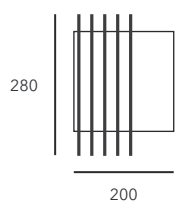

**Environment:**  
indoor

**Code:**  
0-PDLV

**Dimensions:**  
L200 x W30 x H280

**Wood's finitures:**

Black varnished

White varnished

Overseas varnished

Green varnished