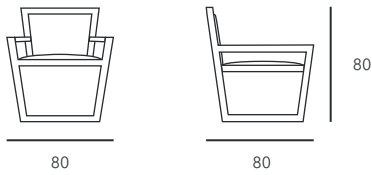

Code:

0-MS

Dimensions:

L200 x W80 x H80

220

80

Wood's finitures:

Rope's types:

Configuration codes:

PRODUCT DATA SHEET

MEDITERRANEO
armchair

Category:
armchair

Material:
painted beechwood and rope

Environment:
indoor

Code:
0-MA

Dimensions:
L80 x W80 x H80

painted beechwood and rope

Environment:

indoor

Code:

0-MSB

Dimensions:

L140 x W35 x H75

Wood's finitures: