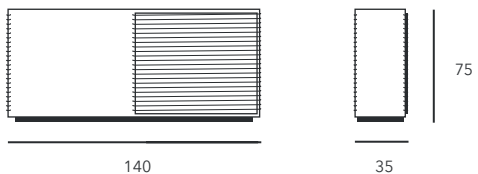

Configuration codes:

PRODUCT DATA SHEET

MEDITERRANEO
armchair

Category:
armchair

Material:
painted beechwood and rope

Environment:
indoor

Code:
0-MA

Dimensions:
L80 x W80 x H80

painted beechwood and rope

Environment:

indoor

Code:

0-MSB

Dimensions:

L140 x W35 x H75

Wood's finitures: